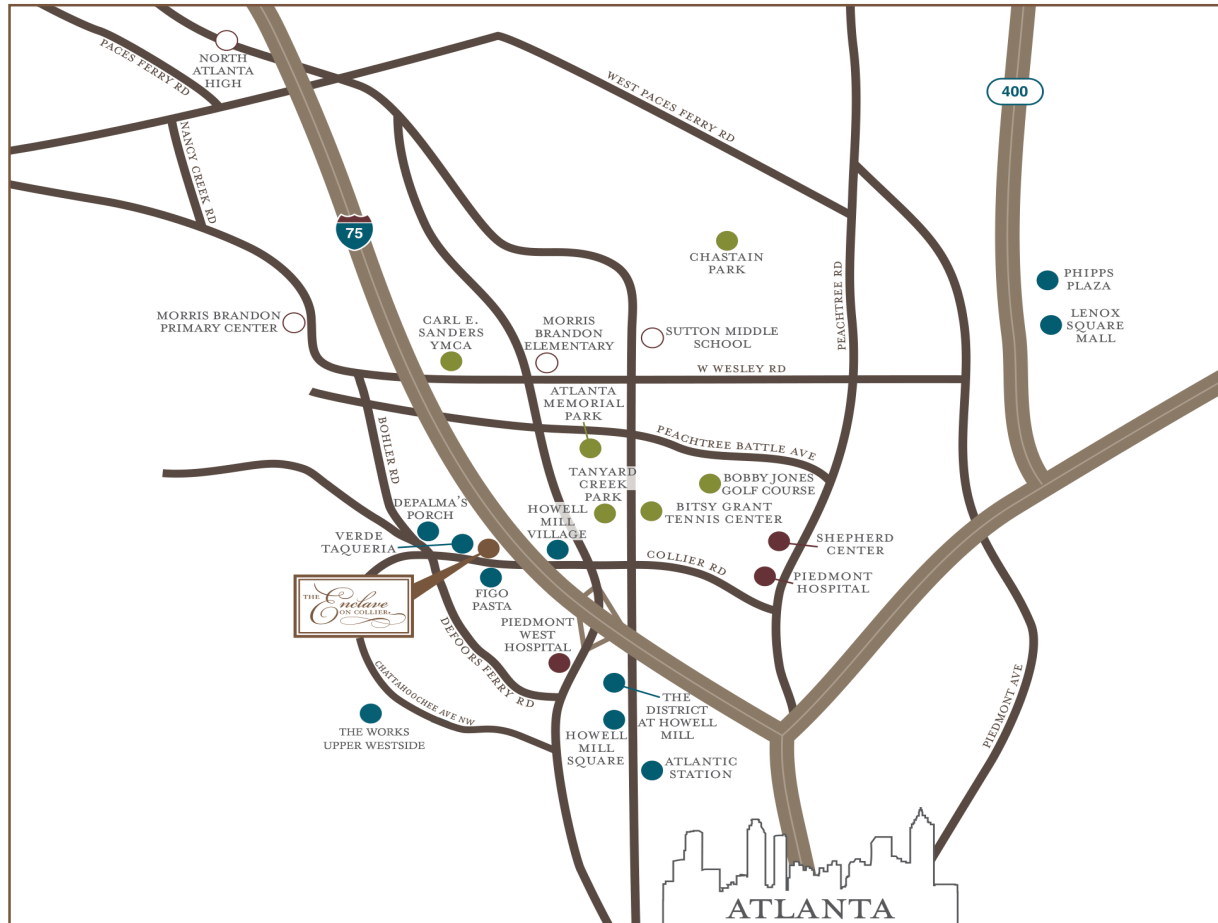

THE ENCLAVE ON COLLIER

REFINED LIVING IN THE HEART OF COLLIER HILLS

MEDICAL

- PIEDMONT HOSPITAL
- SHEPHERD CENTER
- PIEDMONT WEST HOSPITAL

RETAIL AND DINING

- LENOX SQUARE MALL
- PHIPPS PLAZA
- ATLANTIC STATION
- UPPER WESTSIDE'S THE WORKS
- THE DISTRICT AT HOWELL MILL
- HOWELL MILL SQUARE
- HOWELL MILL VILLAGE
- VERDE TAQUERIA

RECREATION

- BITSY GRANT TENNIS CENTER
- BOBBY JONES GOLF COURSE
- CARL E. SANDERS YMCA
- TANYARD CREEK PARK
- ATLANTA MEMORIAL PARK

THE *Enclave*
ON COLLIER

THE ENCLAVE ON COLLIER
2073 BELLRICK ROAD NW
ATLANTA, GA 30318
404-788-7702, 678-977-0193
JWCATLANTA.COM