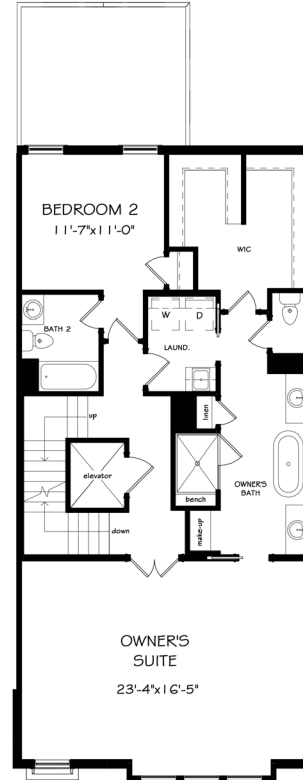

PACES VIEW

THE BROOKHAVEN: HOMESITE 34

3,775+ SQ. FT. - 4 BD, 4.5 BA

TERRACE LEVEL

FIRST FLOOR

SECOND FLOOR

THIRD FLOOR