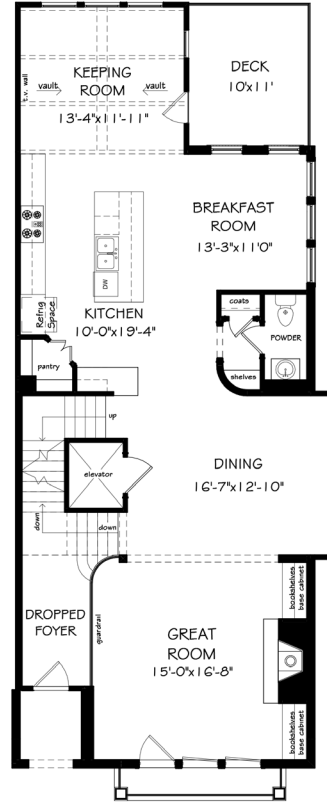

PACES VIEW

THE BROOKHAVEN: HOMESITE 34

3,775+ SQ. FT. - 4 BD, 4.5 BA

TERRACE LEVEL

FIRST FLOOR

SECOND FLOOR

THIRD FLOOR