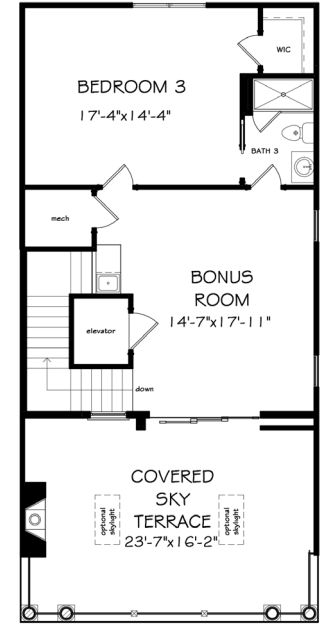

PACES VIEW

THE BROOKHAVEN: HOMESITE 34

3,775+ SQ. FT. - 4 BD, 4.5 BA

TERRACE LEVEL

FIRST FLOOR

SECOND FLOOR

THIRD FLOOR