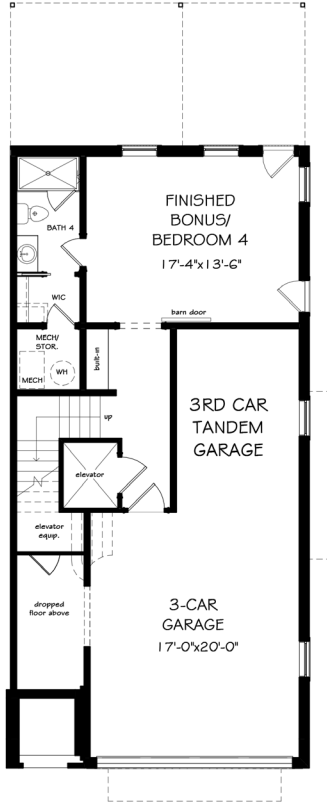

PACES VIEW

THE BROOKHAVEN: HOMESITE 34

3,775+ SQ. FT. - 4 BD, 4.5 BA

TERRACE LEVEL

FIRST FLOOR

SECOND FLOOR

THIRD FLOOR