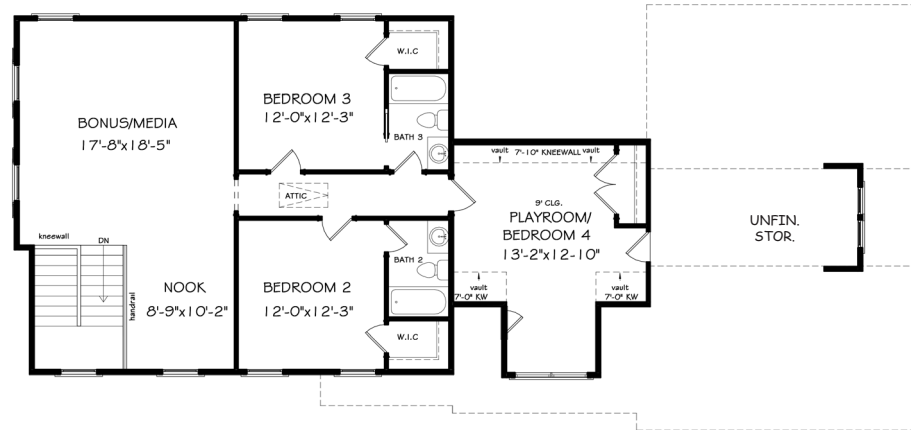

# THE MCDANIEL

2,925+ SQ. FT. - 4 BD | 3.5 BA

SECOND FLOOR

FIRST FLOOR

SOUTH ON MAIN  
9200 MAIN STREET, SUITE 3A/4A  
WOODSTOCK, GA 30188  
770-970-0200  
JWCATLANTA.COM

JW COLLECTION BROKERS, LLC. SUBJECT TO CHANGES, ERRORS AND OMISSIONS. 08-20. 770-809-6010.  
JW COLLECTION RESERVES THE RIGHT TO CHANGE PLANS, SPECIFICATIONS AND PRICING WITHOUT NOTICE. SQUARE FOOTAGE IS APPROXIMATE AND WINDOW, FLOOR AND CEILING ELEVATIONS ARE APPROXIMATE, SUBJECT TO CHANGE WITHOUT PRIOR NOTICE. RENDERINGS, COLOR SCHEMES & FLOOR PLANS ARE ARTISTS' CONCEPTIONS AND ARE NOT INTENDED TO BE AN ACTUAL DEPICTION OF THE HOME.