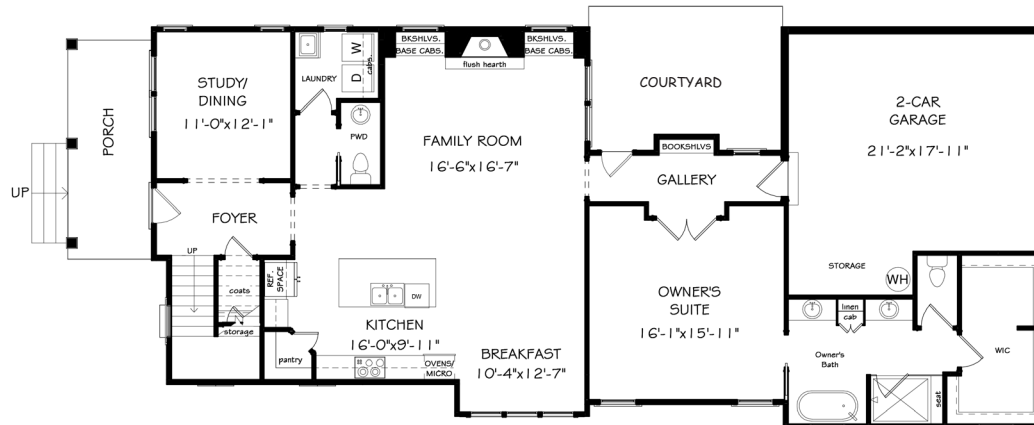

# THE MCDANIEL

2,925+ SQ. FT. - 4 BD | 3.5 BA

SECOND FLOOR

FIRST FLOOR

SOUTH ON MAIN  
9200 MAIN STREET, SUITE 3A/4A  
WOODSTOCK, GA 30188  
770-970-0200  
JWCATLANTA.COM

JW COLLECTION BROKERS, LLC. SUBJECT TO CHANGES, ERRORS AND OMISSIONS. 08-20. 770-809-6010.  
JW COLLECTION RESERVES THE RIGHT TO CHANGE PLANS, SPECIFICATIONS AND PRICING WITHOUT NOTICE. SQUARE FOOTAGE IS APPROXIMATE AND WINDOW, FLOOR AND CEILING ELEVATIONS ARE APPROXIMATE, SUBJECT TO CHANGE WITHOUT PRIOR NOTICE. RENDERINGS, COLOR SCHEMES & FLOOR PLANS ARE ARTISTS' CONCEPTIONS AND ARE NOT INTENDED TO BE AN ACTUAL DEPICTION OF THE HOME.