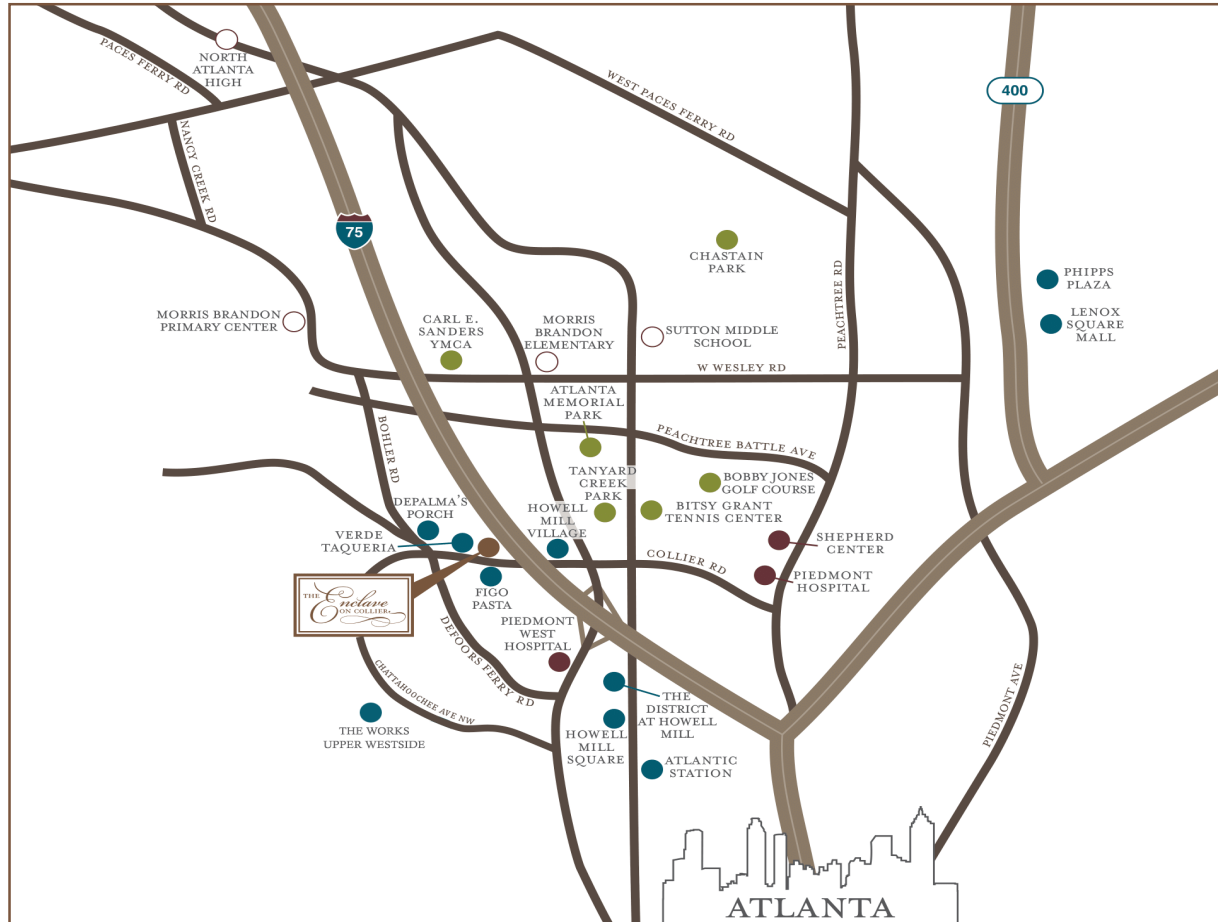

THE ENCLAVE ON COLLIER

REFINED LIVING IN THE HEART OF COLLIER HILLS

MEDICAL

- PIEDMONT HOSPITAL
- SHEPHERD CENTER
- PIEDMONT WEST HOSPITAL

RETAIL AND DINING

- LENOX SQUARE MALL
- PHIPPS PLAZA
- ATLANTIC STATION
- UPPER WESTSIDE'S THE WORKS
- THE DISTRICT AT HOWELL MILL
- HOWELL MILL SQUARE
- HOWELL MILL VILLAGE
- VERDE TAQUERIA

RECREATION

- BITSY GRANT TENNIS CENTER
- BOBBY JONES GOLF COURSE
- CARL E. SANDERS YMCA
- TANYARD CREEK PARK
- ATLANTA MEMORIAL PARK

THE *Enclave*
ON COLLIER

THE ENCLAVE ON COLLIER
2073 BELLRICK ROAD NW
ATLANTA, GA 30318
470-214-5440
JWCATLANTA.COM