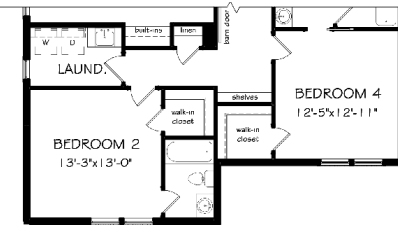

THE HIGHLAND

3,602 SQ. FT. - 4 BD | 3.5 BA

FIRST FLOOR A

FIRST FLOOR B

GUEST SUITE OPTION

SECOND FLOOR A

SECOND FLOOR B

THE ENCLAVE AT DUNWOODY PARK
 PERNOSHAL COURT
 DUNWOODY, GA 30338
 770-809-6013
 JWCATLANTA.COM