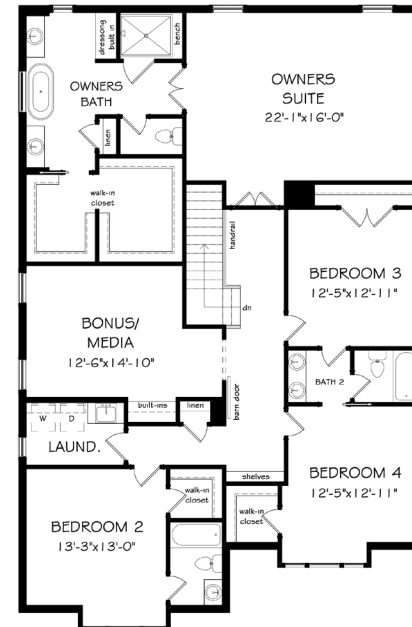

THE HIGHLAND

3,602 SQ. FT. - 4 BD | 3.5 BA

FIRST FLOOR A

FIRST FLOOR B

GUEST SUITE OPTION

SECOND FLOOR A

SECOND FLOOR B

THE ENCLAVE AT DUNWOODY PARK
 PERNOSHAL COURT
 DUNWOODY, GA 30338
 770-809-6013
 JWCATLANTA.COM