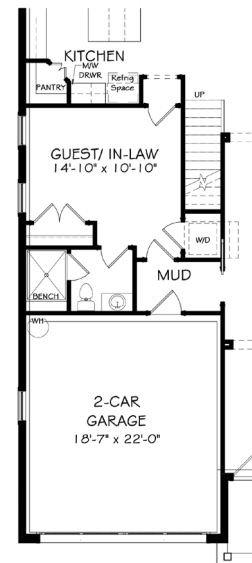

THE HIGHLAND

3,602 SQ. FT. - 4 BD | 3.5 BA

FIRST FLOOR A

FIRST FLOOR B

GUEST SUITE OPTION

SECOND FLOOR A

SECOND FLOOR B

THE ENCLAVE AT DUNWOODY PARK
 PERNOSHAL COURT
 DUNWOODY, GA 30338
 770-809-6013
 JWCATLANTA.COM