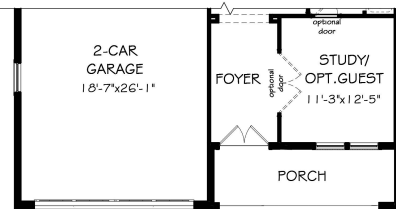

THE HIGHLAND

3,602 SQ. FT. - 4 BD | 3.5 BA

FIRST FLOOR A

FIRST FLOOR B

GUEST SUITE OPTION

SECOND FLOOR A

SECOND FLOOR B

THE ENCLAVE AT DUNWOODY PARK
 PERNOSHAL COURT
 DUNWOODY, GA 30338
 770-809-6013
 JWCATLANTA.COM