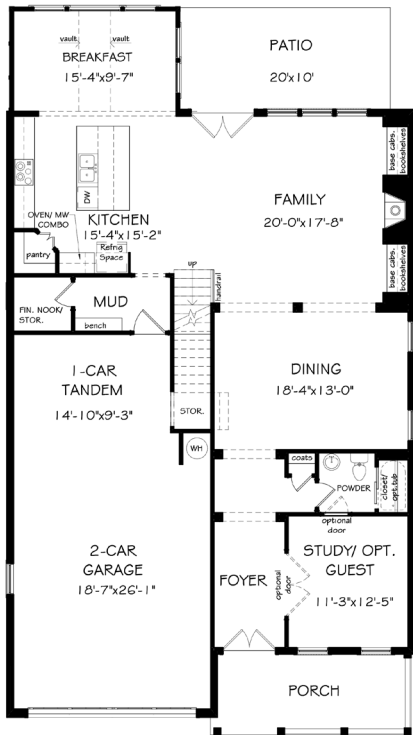

THE HIGHLAND

3,602 SQ. FT. - 4 BD | 3.5 BA

FIRST FLOOR A

FIRST FLOOR B

GUEST SUITE OPTION

SECOND FLOOR A

SECOND FLOOR B

THE ENCLAVE AT DUNWOODY PARK
 PERNOSHAL COURT
 DUNWOODY, GA 30338
 770-809-6013
 JWCATLANTA.COM