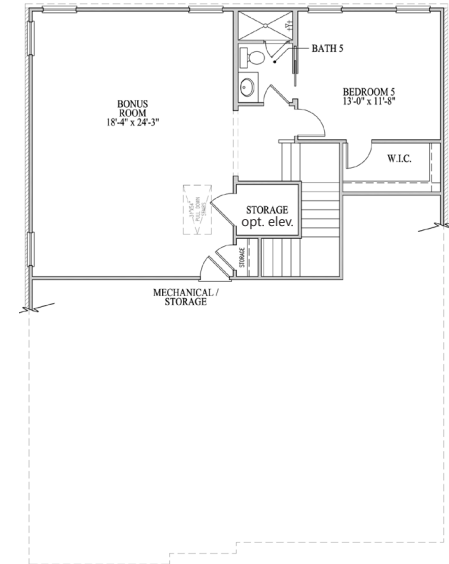

# THE HARTWELL

4,206 SQ. FT. - 5 BD | 5.5 BA

FIRST FLOOR

SECOND FLOOR

THIRD FLOOR

\*OPTIONAL SECOND FLOOR SIXTH BEDROOM PER LOT

THE ENCLAVE AT DUNWOODY PARK  
 PERNOSHAL COURT  
 DUNWOODY, GA 30338  
 770-809-6013  
 JWCATLANTA.COM