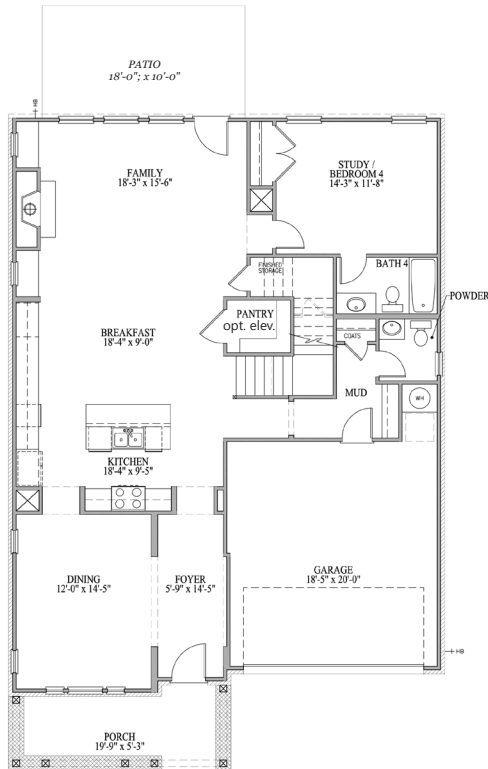

# THE HARTWELL

4,206 SQ. FT. - 5 BD | 5.5 BA

FIRST FLOOR

SECOND FLOOR

THIRD FLOOR

\*OPTIONAL SECOND FLOOR SIXTH BEDROOM PER LOT

THE ENCLAVE AT DUNWOODY PARK  
 PERNOSHAL COURT  
 DUNWOODY, GA 30338  
 770-809-6013  
 JWCATLANTA.COM