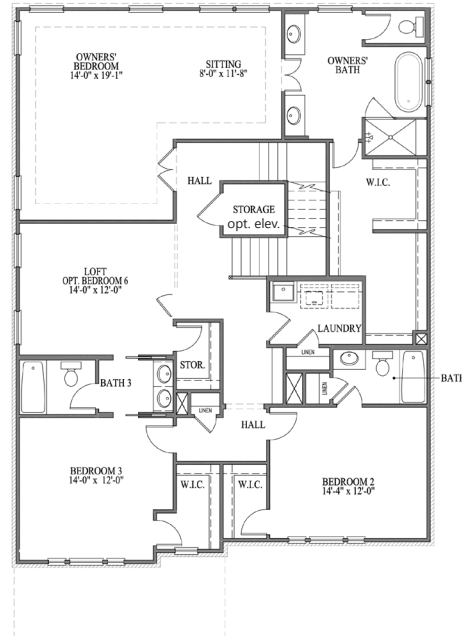

# THE HARTWELL

4,206 SQ. FT. - 5 BD | 5.5 BA

FIRST FLOOR

SECOND FLOOR

THIRD FLOOR

\*OPTIONAL SECOND FLOOR SIXTH BEDROOM PER LOT

THE ENCLAVE AT DUNWOODY PARK  
 PERNOSHAL COURT  
 DUNWOODY, GA 30338  
 770-809-6013  
 JWCATLANTA.COM