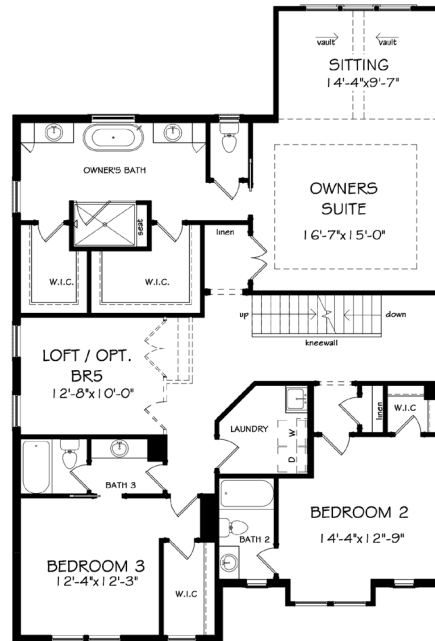

THE DARIEN

3,900+ SQ. FT. - 4 BD | 4.5 BA

FIRST FLOOR

SECOND FLOOR

THIRD FLOOR

THE ENCLAVE AT DUNWOODY PARK
 PERNOSHAL COURT
 DUNWOODY, GA 30338
 770-809-6013
 JWCATLANTA.COM

JW COLLECTION BROKERS, LLC. SUBJECT TO CHANGES, ERRORS AND OMISSIONS. 03-2020. 770-809-6013.
 JW COLLECTION RESERVES THE RIGHT TO CHANGE PLANS, SPECIFICATIONS AND PRICING WITHOUT NOTICE. SQUARE FOOTAGE IS APPROXIMATE AND WINDOW, FLOOR AND CEILING ELEVATIONS ARE APPROXIMATE, SUBJECT TO CHANGE WITHOUT PRIOR NOTICE. RENDERINGS, COLOR SCHEMES & FLOOR PLANS, ARE ARTISTS' CONCEPTIONS AND ARE NOT INTENDED TO BE AN ACTUAL DEPICTION OF THE HOME.