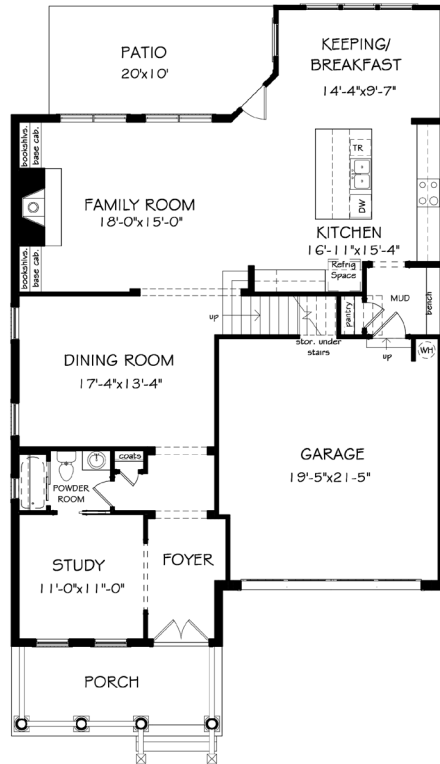

THE DARIEN

3,900+ SQ. FT. - 4 BD | 4.5 BA

FIRST FLOOR

SECOND FLOOR

THIRD FLOOR

THE ENCLAVE AT DUNWOODY PARK
 PERNOSHAL COURT
 DUNWOODY, GA 30338
 770-809-6013
 JWCATLANTA.COM

JW COLLECTION BROKERS, LLC. SUBJECT TO CHANGES, ERRORS AND OMISSIONS. 03-2020. 770-809-6013.
 JW COLLECTION RESERVES THE RIGHT TO CHANGE PLANS, SPECIFICATIONS AND PRICING WITHOUT NOTICE. SQUARE FOOTAGE IS APPROXIMATE AND WINDOW, FLOOR AND CEILING ELEVATIONS ARE APPROXIMATE, SUBJECT TO CHANGE WITHOUT PRIOR NOTICE. RENDERINGS, COLOR SCHEMES & FLOOR PLANS, ARE ARTISTS' CONCEPTIONS AND ARE NOT INTENDED TO BE AN ACTUAL DEPICTION OF THE HOME.