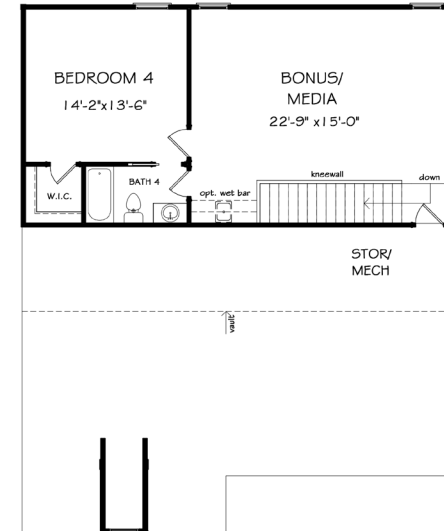

THE DARIEN

3,900+ SQ. FT. - 4 BD | 4.5 BA

FIRST FLOOR

SECOND FLOOR

THIRD FLOOR

THE ENCLAVE AT DUNWOODY PARK
 PERNOSHAL COURT
 DUNWOODY, GA 30338
 770-809-6013
 JWCATLANTA.COM

JW COLLECTION BROKERS, LLC. SUBJECT TO CHANGES, ERRORS AND OMISSIONS. 03-2020. 770-809-6013.
 JW COLLECTION RESERVES THE RIGHT TO CHANGE PLANS, SPECIFICATIONS AND PRICING WITHOUT NOTICE. SQUARE FOOTAGE IS APPROXIMATE AND WINDOW, FLOOR AND CEILING ELEVATIONS ARE APPROXIMATE, SUBJECT TO CHANGE WITHOUT PRIOR NOTICE. RENDERINGS, COLOR SCHEMES & FLOOR PLANS, ARE ARTISTS' CONCEPTIONS AND ARE NOT INTENDED TO BE AN ACTUAL DEPICTION OF THE HOME.