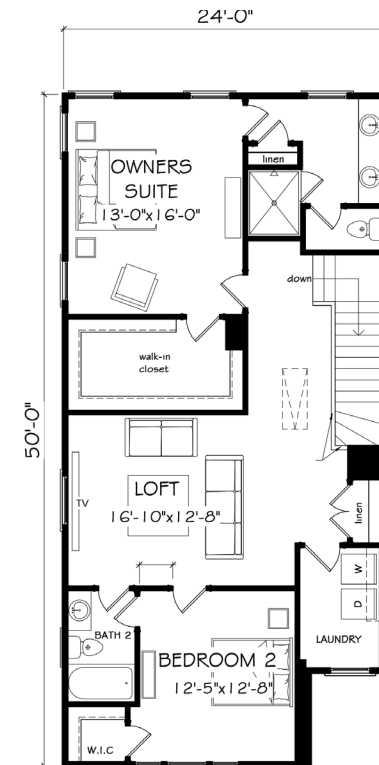

THE CAMBRIDGE

2,565+ SQ. FT. - 3 BD | 3.5 BA

TERRACE LEVEL

FIRST FLOOR

SECOND FLOOR

THE RETREAT AT RIVER GREEN

CANTON, GA 30114

770-970-0200