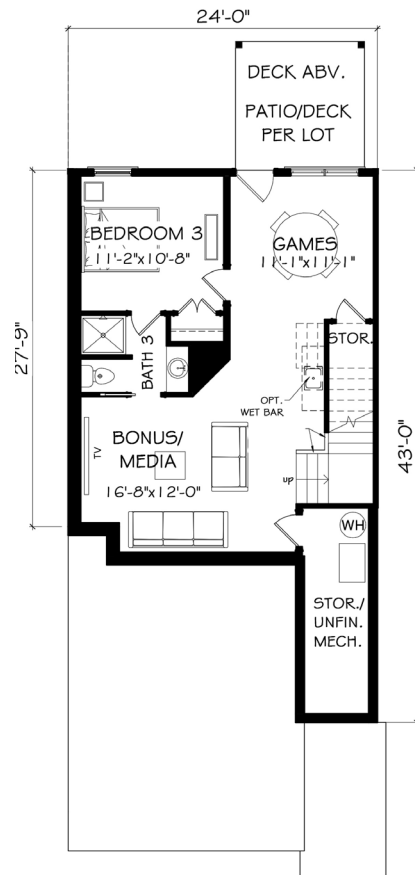

THE CAMBRIDGE

2,565+ SQ. FT. - 3 BD | 3.5 BA

TERRACE LEVEL

FIRST FLOOR

SECOND FLOOR

THE RETREAT AT RIVER GREEN

CANTON, GA 30114

770-970-0200