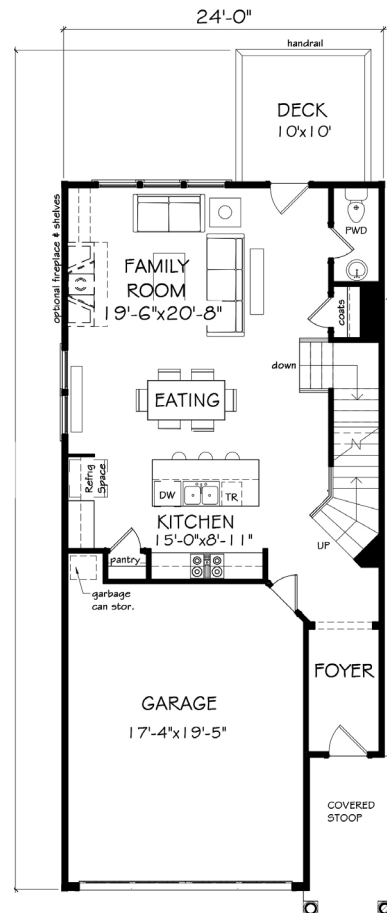

THE CAMBRIDGE

2,565+ SQ. FT. - 3 BD | 3.5 BA

TERRACE LEVEL

FIRST FLOOR

SECOND FLOOR

THE RETREAT AT RIVER GREEN

CANTON, GA 30114

770-970-0200