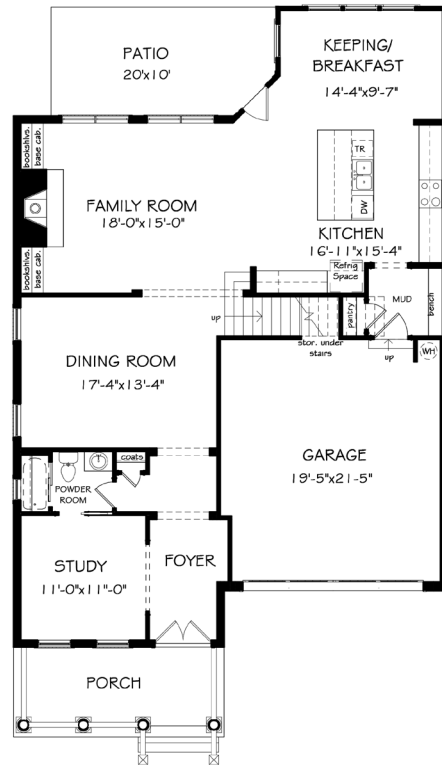

THE DARIEN

3,900+ SQ. FT. - 4 BD | 4.5 BA

FIRST FLOOR

SECOND FLOOR

THIRD FLOOR

THE ENCLAVE AT DUNWOODY PARK
 PERNOSHAL COURT
 DUNWOODY, GA 30338
 912-596-0288
 JWGATLANTA.COM

JW COLLECTION BROKERS, LLC. SUBJECT TO CHANGES, ERRORS AND OMISSIONS. 03-2020. 770-809-6013.
 JW COLLECTION RESERVES THE RIGHT TO CHANGE PLANS, SPECIFICATIONS AND PRICING WITHOUT NOTICE. SQUARE FOOTAGE IS APPROXIMATE AND WINDOW, FLOOR AND CEILING ELEVATIONS ARE APPROXIMATE, SUBJECT TO CHANGE WITHOUT PRIOR NOTICE. RENDERINGS, COLOR SCHEMES & FLOOR PLANS, ARE ARTISTS' CONCEPTIONS AND ARE NOT INTENDED TO BE AN ACTUAL DEPICTION OF THE HOME.