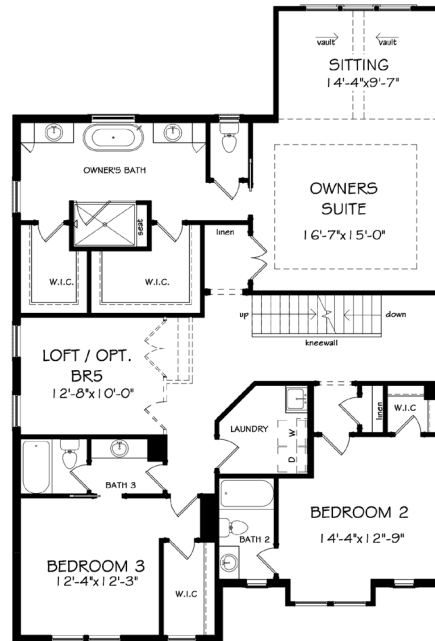

THE DARIEN

3,900+ SQ. FT. - 4 BD | 4.5 BA

FIRST FLOOR

SECOND FLOOR

THIRD FLOOR

THE ENCLAVE AT DUNWOODY PARK
 PERNOSHAL COURT
 DUNWOODY, GA 30338
 912-596-0288
 JWGATLANTA.COM

JW COLLECTION BROKERS, LLC. SUBJECT TO CHANGES, ERRORS AND OMISSIONS. 03-2020. 770-809-6013.
 JW COLLECTION RESERVES THE RIGHT TO CHANGE PLANS, SPECIFICATIONS AND PRICING WITHOUT NOTICE. SQUARE FOOTAGE IS APPROXIMATE AND WINDOW, FLOOR AND CEILING ELEVATIONS ARE APPROXIMATE, SUBJECT TO CHANGE WITHOUT PRIOR NOTICE. RENDERINGS, COLOR SCHEMES & FLOOR PLANS, ARE ARTISTS' CONCEPTIONS AND ARE NOT INTENDED TO BE AN ACTUAL DEPICTION OF THE HOME.