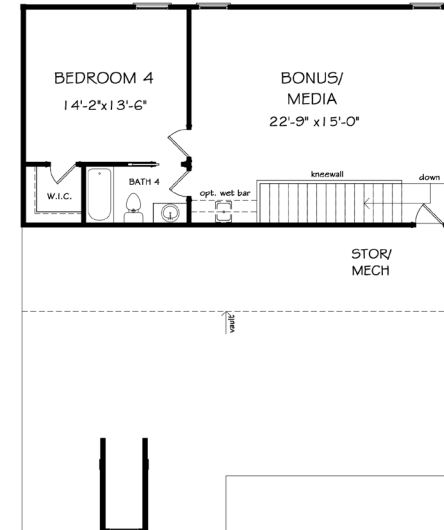

THE DARIEN

3,900+ SQ. FT. - 4 BD | 4.5 BA

FIRST FLOOR

SECOND FLOOR

THIRD FLOOR

THE ENCLAVE AT DUNWOODY PARK
 PERNOSHAL COURT
 DUNWOODY, GA 30338
 912-596-0288
 JWGATLANTA.COM

JW COLLECTION BROKERS, LLC. SUBJECT TO CHANGES, ERRORS AND OMISSIONS. 03-2020. 770-809-6013.
 JW COLLECTION RESERVES THE RIGHT TO CHANGE PLANS, SPECIFICATIONS AND PRICING WITHOUT NOTICE. SQUARE FOOTAGE IS APPROXIMATE AND WINDOW, FLOOR AND CEILING ELEVATIONS ARE APPROXIMATE, SUBJECT TO CHANGE WITHOUT PRIOR NOTICE. RENDERINGS, COLOR SCHEMES & FLOOR PLANS, ARE ARTISTS' CONCEPTIONS AND ARE NOT INTENDED TO BE AN ACTUAL DEPICTION OF THE HOME.