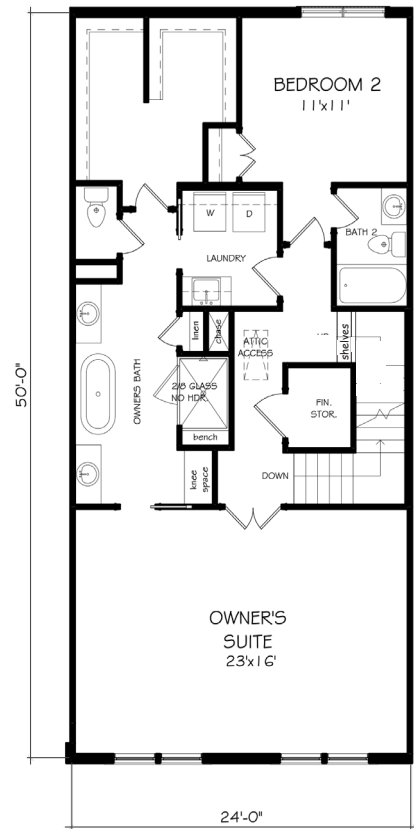

TERRACE LEVEL

FIRST FLOOR

SECOND FLOOR

THE ENCLAVE ON COLLIER
2092 TIMBALL ROAD
ATLANTA, GA 30318
404-368-1830
JWCATLANTA.COM

JW COLLECTION BROKERS, LLC. SUBJECT TO CHANGES, ERRORS AND OMISSIONS. 03-2020. 770-809-6013. JW COLLECTION RESERVES THE RIGHT TO CHANGE PLANS, SPECIFICATIONS AND PRICING WITHOUT NOTICE. SQUARE FOOTAGE IS APPROXIMATE AND WINDOW, FLOOR AND CEILING ELEVATIONS ARE APPROXIMATE, SUBJECT TO CHANGE WITHOUT PRIOR NOTICE. RENDERINGS, COLOR SCHEMES & FLOOR PLANS ARE ARTISTS' CONCEPTIONS AND ARE NOT INTENDED TO BE AN ACTUAL DEPICTION OF THE HOME.