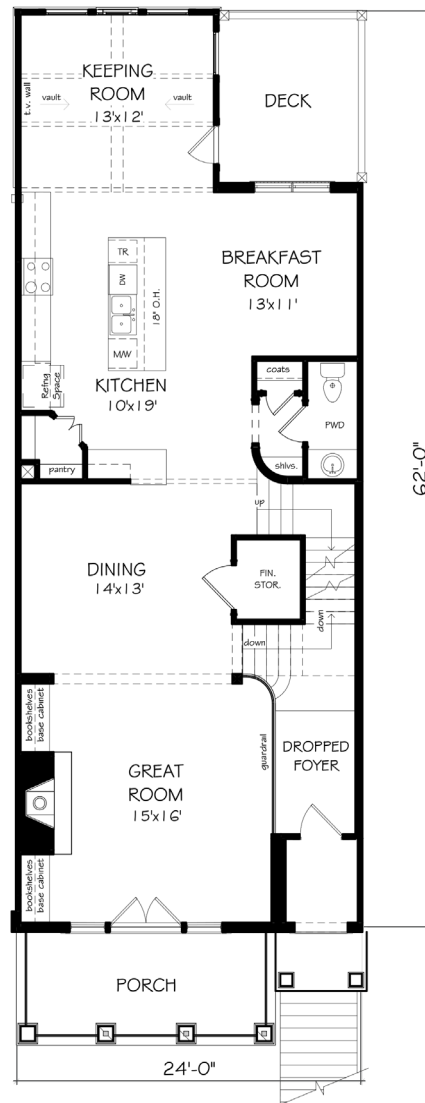

TERRACE LEVEL

FIRST FLOOR

SECOND FLOOR

THE ENCLAVE ON COLLIER
2092 TIMBALL ROAD
ATLANTA, GA 30318
404-368-1830
JWCATLANTA.COM

JW COLLECTION BROKERS, LLC. SUBJECT TO CHANGES, ERRORS AND OMISSIONS. 03-2020. 770-809-6013. JW COLLECTION RESERVES THE RIGHT TO CHANGE PLANS, SPECIFICATIONS AND PRICING WITHOUT NOTICE. SQUARE FOOTAGE IS APPROXIMATE AND WINDOW, FLOOR AND CEILING ELEVATIONS ARE APPROXIMATE, SUBJECT TO CHANGE WITHOUT PRIOR NOTICE. RENDERINGS, COLOR SCHEMES & FLOOR PLANS ARE ARTISTS' CONCEPTIONS AND ARE NOT INTENDED TO BE AN ACTUAL DEPICTION OF THE HOME.