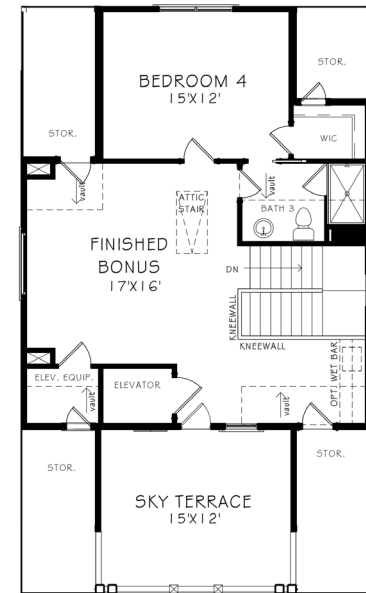

THE RENAISSANCE

4,075 SQ. FT. - 4 BD | 4.5 BA

TERRACE LEVEL

FIRST FLOOR

SECOND FLOOR

THIRD FLOOR

SOUTH ON MAIN
136 BRIGHTON BOULEVARD
WOODSTOCK, GA 30188
770-970-0200
JWCATLANTA.COM

JW COLLECTION BROKERS, LLC. SUBJECT TO CHANGES, ERRORS AND OMISSIONS. 01-20. 770-809-6013.
JW COLLECTION RESERVES THE RIGHT TO CHANGE PLANS, SPECIFICATIONS AND PRICING WITHOUT NOTICE. SQUARE FOOTAGE IS APPROXIMATE AND WINDOW, FLOOR AND CEILING ELEVATIONS ARE APPROXIMATE, SUBJECT TO CHANGE WITHOUT PRIOR NOTICE. RENDERINGS, COLOR SCHEMES & FLOOR PLANS ARE ARTISTS' CONCEPTIONS AND ARE NOT INTENDED TO BE AN ACTUAL DEPICTION OF THE HOME.