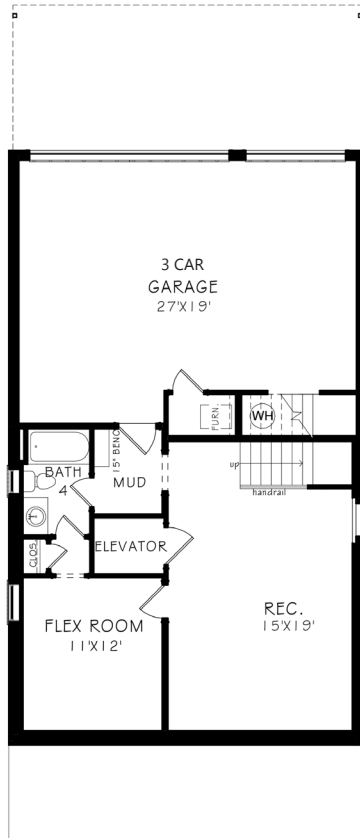

THE RENAISSANCE

4,075 SQ. FT. - 4 BD | 4.5 BA

TERRACE LEVEL

FIRST FLOOR

SECOND FLOOR

THIRD FLOOR

SOUTH ON MAIN
136 BRIGHTON BOULEVARD
WOODSTOCK, GA 30188
770-970-0200
JWCATLANTA.COM

JW COLLECTION BROKERS, LLC. SUBJECT TO CHANGES, ERRORS AND OMISSIONS. 01-20. 770-809-6013.
JW COLLECTION RESERVES THE RIGHT TO CHANGE PLANS, SPECIFICATIONS AND PRICING WITHOUT NOTICE. SQUARE FOOTAGE IS APPROXIMATE AND WINDOW, FLOOR AND CEILING ELEVATIONS ARE APPROXIMATE, SUBJECT TO CHANGE WITHOUT PRIOR NOTICE. RENDERINGS, COLOR SCHEMES & FLOOR PLANS ARE ARTISTS' CONCEPTIONS AND ARE NOT INTENDED TO BE AN ACTUAL DEPICTION OF THE HOME.