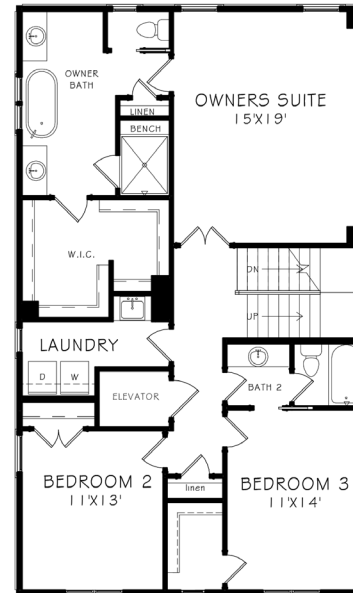

THE RENAISSANCE

4,075 SQ. FT. - 4 BD | 4.5 BA

TERRACE LEVEL

FIRST FLOOR

SECOND FLOOR

THIRD FLOOR

SOUTH ON MAIN
136 BRIGHTON BOULEVARD
WOODSTOCK, GA 30188
770-970-0200
JWCATLANTA.COM

JW COLLECTION BROKERS, LLC. SUBJECT TO CHANGES, ERRORS AND OMISSIONS. 01-20. 770-809-6013.
JW COLLECTION RESERVES THE RIGHT TO CHANGE PLANS, SPECIFICATIONS AND PRICING WITHOUT NOTICE. SQUARE FOOTAGE IS APPROXIMATE AND WINDOW, FLOOR AND CEILING ELEVATIONS ARE APPROXIMATE, SUBJECT TO CHANGE WITHOUT PRIOR NOTICE. RENDERINGS, COLOR SCHEMES & FLOOR PLANS ARE ARTISTS' CONCEPTIONS AND ARE NOT INTENDED TO BE AN ACTUAL DEPICTION OF THE HOME.