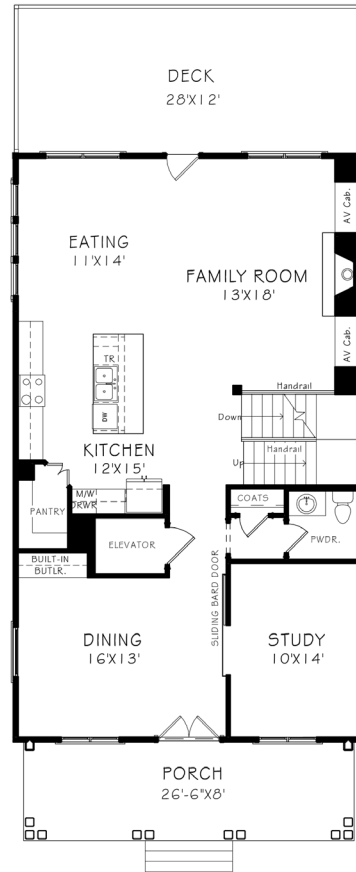

THE RENAISSANCE

4,075 SQ. FT. - 4 BD | 4.5 BA

TERRACE LEVEL

FIRST FLOOR

SECOND FLOOR

THIRD FLOOR

SOUTH ON MAIN
136 BRIGHTON BOULEVARD
WOODSTOCK, GA 30188
770-970-0200
JWCATLANTA.COM

JW COLLECTION BROKERS, LLC. SUBJECT TO CHANGES, ERRORS AND OMISSIONS. 01-20. 770-809-6013.
JW COLLECTION RESERVES THE RIGHT TO CHANGE PLANS, SPECIFICATIONS AND PRICING WITHOUT NOTICE. SQUARE FOOTAGE IS APPROXIMATE AND WINDOW, FLOOR AND CEILING ELEVATIONS ARE APPROXIMATE, SUBJECT TO CHANGE WITHOUT PRIOR NOTICE. RENDERINGS, COLOR SCHEMES & FLOOR PLANS ARE ARTISTS' CONCEPTIONS AND ARE NOT INTENDED TO BE AN ACTUAL DEPICTION OF THE HOME.