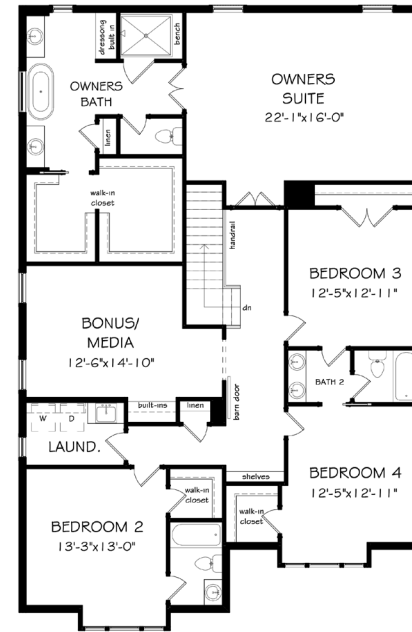

THE HIGHLAND

3,602 SQ. FT. - 4 BD | 4.5 BA

FIRST FLOOR A

FIRST FLOOR B

GUEST SUITE OPTION

SECOND FLOOR A

SECOND FLOOR B

THE ENCLAVE AT DUNWOODY PARK
 PERNOSHAL COURT
 DUNWOODY, GA 30338
 678-910-5777
 JWCATLANTA.COM