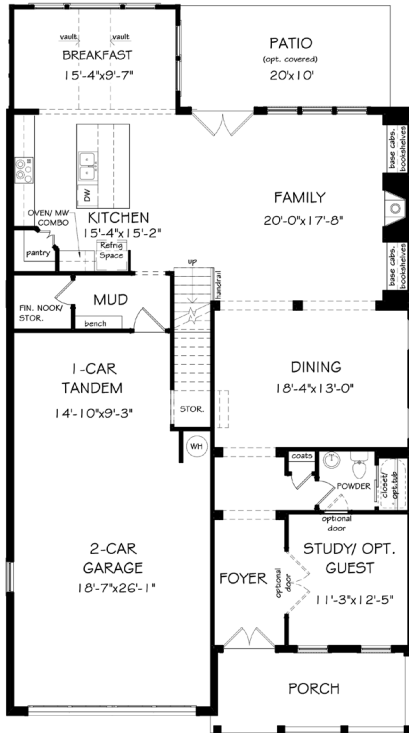

THE HIGHLAND

3,602 SQ. FT. - 4 BD | 4.5 BA

FIRST FLOOR A

FIRST FLOOR B

GUEST SUITE OPTION

SECOND FLOOR A

SECOND FLOOR B

THE ENCLAVE AT DUNWOODY PARK
 PERNOSHAL COURT
 DUNWOODY, GA 30338
 678-910-5777
 JWCATLANTA.COM