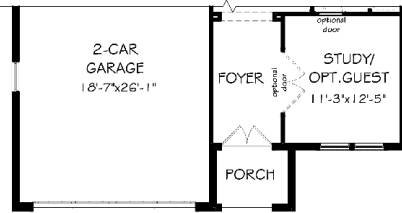

THE HIGHLAND

3,602 SQ. FT. - 4 BD | 4.5 BA

FIRST FLOOR A

FIRST FLOOR B

GUEST SUITE OPTION

SECOND FLOOR A

SECOND FLOOR B

THE ENCLAVE AT DUNWOODY PARK
 PERNOSHAL COURT
 DUNWOODY, GA 30338
 678-910-5777
 JWCATLANTA.COM