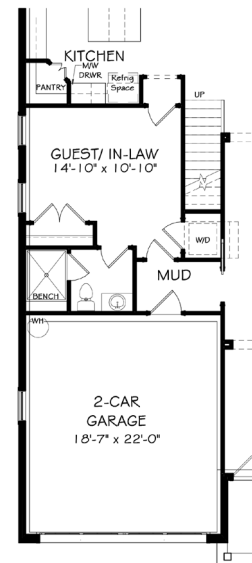

THE HIGHLAND

3,602 SQ. FT. - 4 BD | 4.5 BA

FIRST FLOOR A

FIRST FLOOR B

GUEST SUITE OPTION

SECOND FLOOR A

SECOND FLOOR B

THE ENCLAVE AT DUNWOODY PARK
 PERNOSHAL COURT
 DUNWOODY, GA 30338
 678-910-5777
 JWCATLANTA.COM