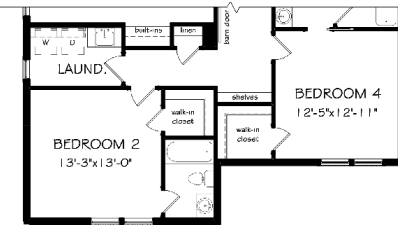

THE HIGHLAND

3,602 SQ. FT. - 4 BD | 4.5 BA

FIRST FLOOR A

FIRST FLOOR B

GUEST SUITE OPTION

SECOND FLOOR A

SECOND FLOOR B

THE ENCLAVE AT DUNWOODY PARK
 PERNOSHAL COURT
 DUNWOODY, GA 30338
 678-910-5777
 JWCATLANTA.COM