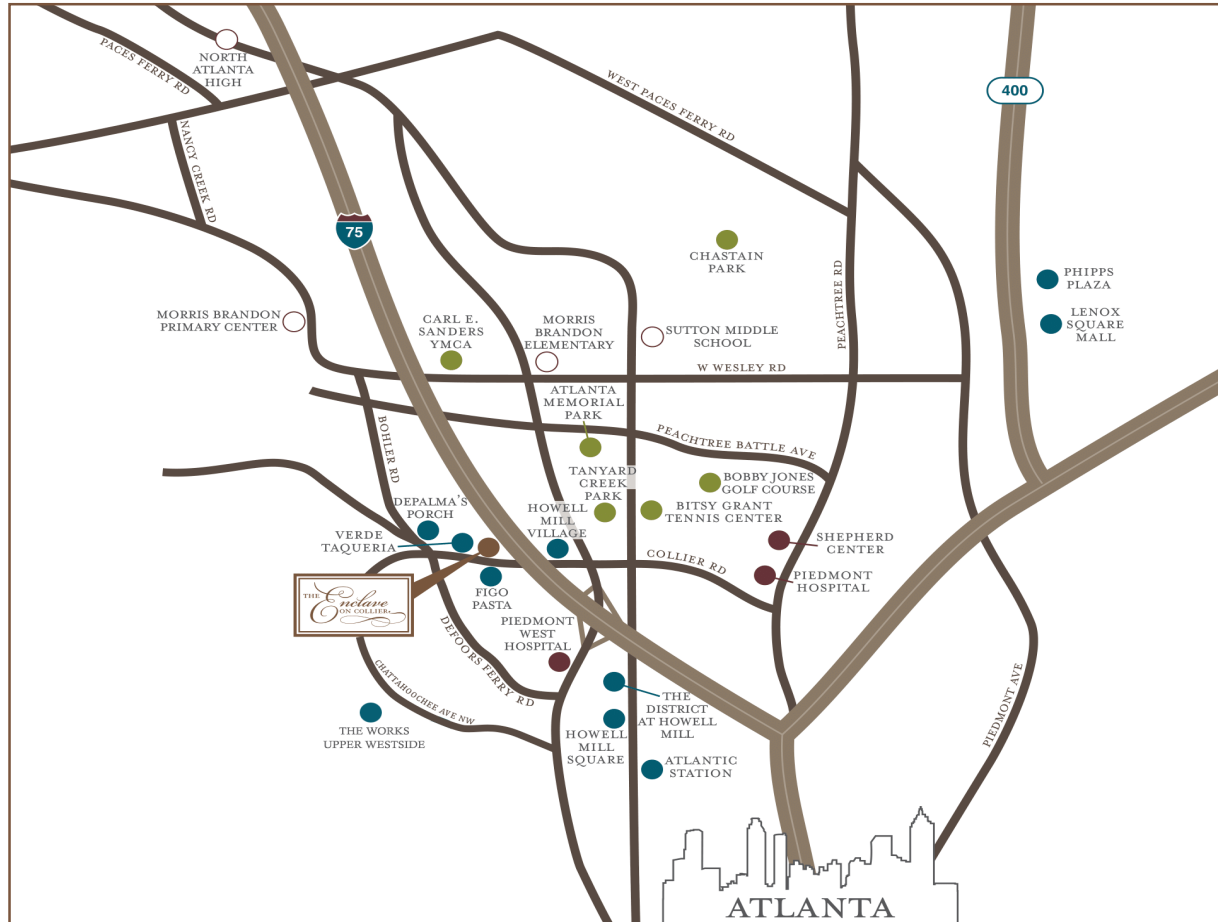

THE ENCLAVE ON COLLIER

REFINED LIVING IN THE HEART OF COLLIER HILLS

MEDICAL

- PIEDMONT HOSPITAL
- SHEPHERD CENTER
- PIEDMONT WEST HOSPITAL

RETAIL AND DINING

- LENOX SQUARE MALL
- PHIPPS PLAZA
- ATLANTIC STATION
- UPPER WESTSIDE'S THE WORKS
- THE DISTRICT AT HOWELL MILL
- HOWELL MILL SQUARE
- HOWELL MILL VILLAGE
- VERDE TAQUERIA

RECREATION

- BITSY GRANT TENNIS CENTER
- BOBBY JONES GOLF COURSE
- CARL E. SANDERS YMCA
- TANYARD CREEK PARK
- ATLANTA MEMORIAL PARK

THE
Enclave
ON COLLIER

THE ENCLAVE ON COLLIER
2092 TIMBALL ROAD
ATLANTA, GA 30318
404-693-5634
JWCATLANTA.COM