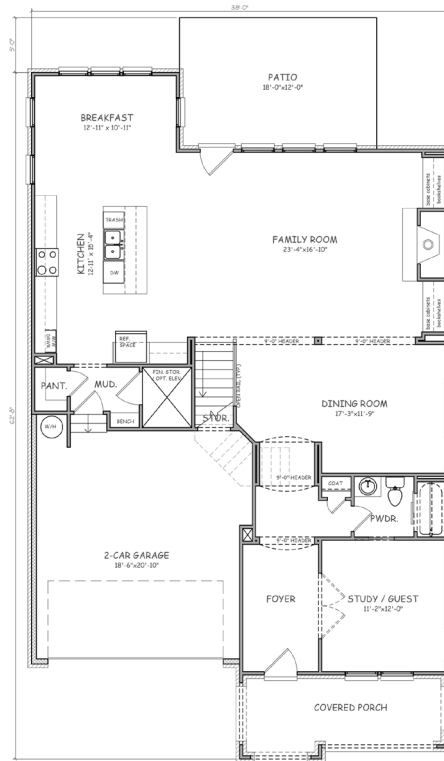

THE WALKER

4,156 SQ. FT. - 4 BD | 4.5 BA

FIRST FLOOR

SECOND FLOOR

THIRD FLOOR

THE ENCLAVE AT DUNWOODY PARK
 PERNOSHAL COURT
 DUNWOODY, GA 30338
 678-910-5777
 JWCATLANTA.COM

JW COLLECTION BROKERS, LLC. SUBJECT TO
 CHANGES ERRORS AND OMISSIONS. 01-2020. 770-809-6013