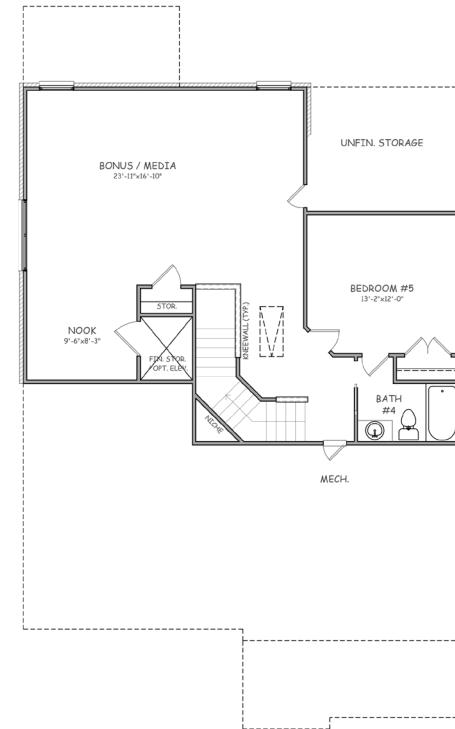

THE WALKER

4,156 SQ. FT. - 4 BD | 4.5 BA

FIRST FLOOR

SECOND FLOOR

THIRD FLOOR

THE ENCLAVE AT DUNWOODY PARK
 PERNOSHAL COURT
 DUNWOODY, GA 30338
 678-910-5777
 JWCATLANTA.COM

JW COLLECTION BROKERS, LLC. SUBJECT TO
 CHANGES ERRORS AND OMISSIONS. 01-2020. 770-809-6013