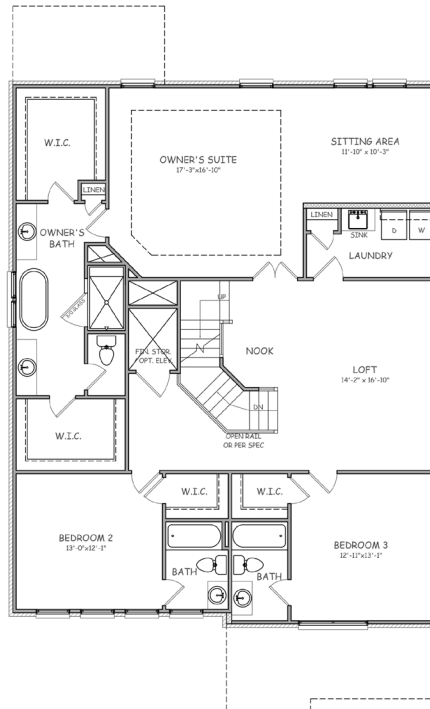

THE WALKER

4,156 SQ. FT. - 4 BD | 4.5 BA

FIRST FLOOR

SECOND FLOOR

THIRD FLOOR

THE ENCLAVE AT DUNWOODY PARK
 PERNOSHAL COURT
 DUNWOODY, GA 30338
 678-910-5777
 JWCATLANTA.COM

JW COLLECTION BROKERS, LLC. SUBJECT TO
 CHANGES ERRORS AND OMISSIONS. 01-2020. 770-809-6013