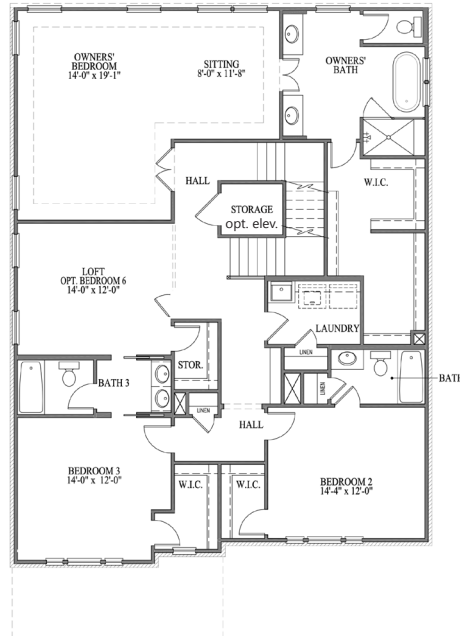

THE HARTWELL

4,206 SQ. FT. - 5 BD | 5.5 BA

FIRST FLOOR

SECOND FLOOR

THIRD FLOOR

*OPTIONAL SECOND FLOOR SIXTH BEDROOM PER LOT

THE ENCLAVE AT DUNWOODY PARK
 PERNOSHAL COURT
 DUNWOODY, GA 30338
 678-910-5777
 JWCATLANTA.COM