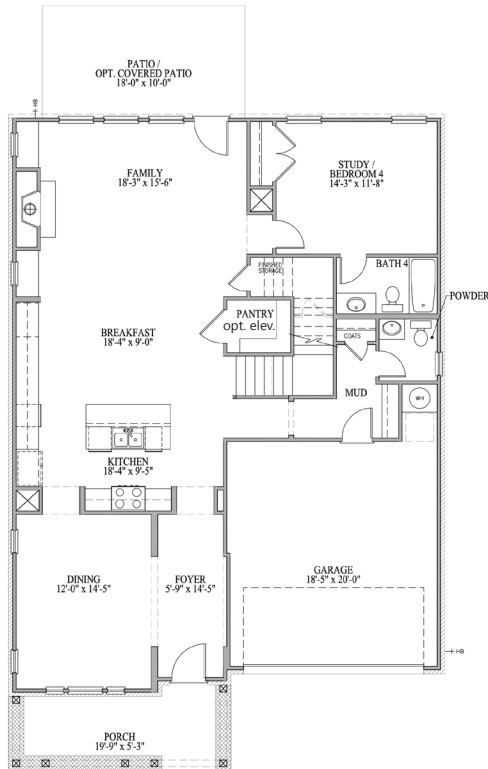

THE HARTWELL

4,206 SQ. FT. - 5 BD | 5.5 BA

FIRST FLOOR

SECOND FLOOR

THIRD FLOOR

*OPTIONAL SECOND FLOOR SIXTH BEDROOM PER LOT

THE ENCLAVE AT DUNWOODY PARK
 PERNOSHAL COURT
 DUNWOODY, GA 30338
 678-910-5777
 JWCATLANTA.COM