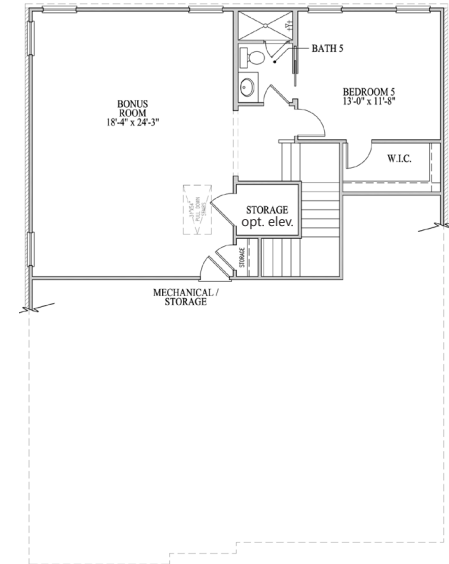

THE HARTWELL

4,206 SQ. FT. - 5 BD | 5.5 BA

FIRST FLOOR

SECOND FLOOR

THIRD FLOOR

*OPTIONAL SECOND FLOOR SIXTH BEDROOM PER LOT

THE ENCLAVE AT DUNWOODY PARK
 PERNOSHAL COURT
 DUNWOODY, GA 30338
 678-910-5777
 JWCATLANTA.COM