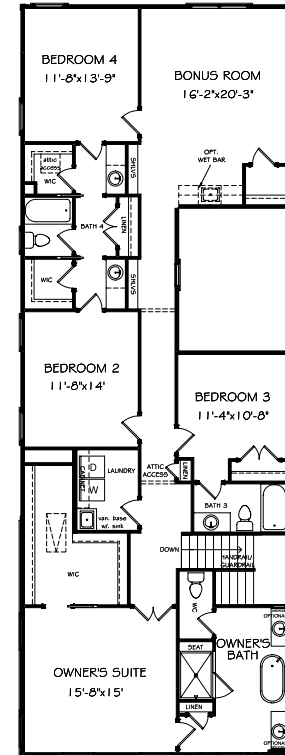

# THE RIVERWOOD

3287+ SQ. FT. — 4 BD, 4 BA

FIRST FLOOR

SECOND FLOOR

SOUTH ON MAIN  
 136 BRIGHTON BOULEVARD  
 WOODSTOCK, GA 30188  
 770-970-0200  
 JWCATLANTA.COM

URBAN • WALKABLE • REFINED

SALES BY JW COLLECTION BROKERS, LLC. SUBJECT TO CHANGES, ERRORS AND OMISSIONS. 2836-24 0918