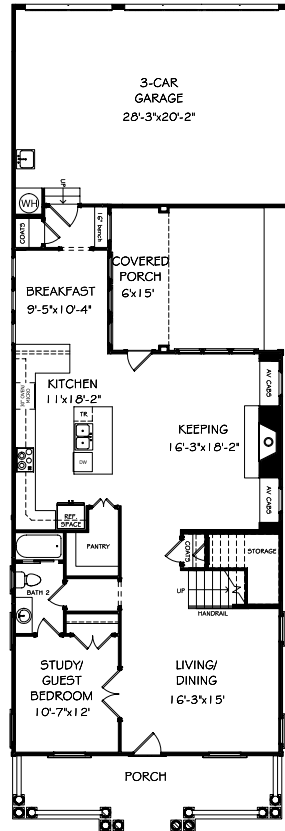

# THE RIVERWOOD

3287+ SQ. FT. — 4 BD, 4 BA

FIRST FLOOR

SECOND FLOOR

SOUTH ON MAIN  
 136 BRIGHTON BOULEVARD  
 WOODSTOCK, GA 30188  
 770-970-0200  
 JWCATLANTA.COM

URBAN • WALKABLE • REFINED

SALES BY JW COLLECTION BROKERS, LLC. SUBJECT TO CHANGES, ERRORS AND OMISSIONS. 2836-24 0918