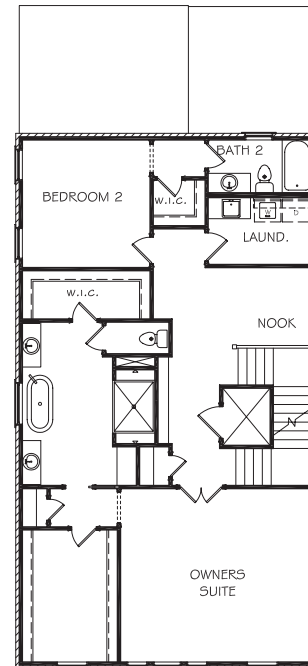

THE *Enclave*
ON COLLIER.

THE HAMPSHIRE

4535+ SQ. FT. — 4 BD, 4.5 BA

TERRACE LEVEL

FIRST FLOOR

SECOND FLOOR

THIRD FLOOR

THE ENCLAVE ON COLLIER
1115 CORDIA AVENUE
ATLANTA, GA 30318
404-276-9108
JWCATLANTA.COM