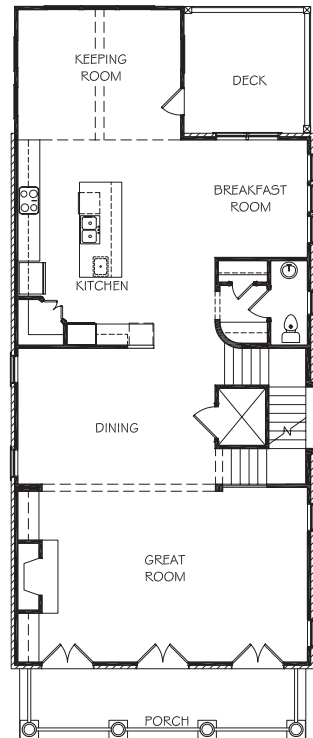

THE *Enclave*
ON COLLIER.

THE HAMPSHIRE

4535+ SQ. FT. — 4 BD, 4.5 BA

TERRACE LEVEL

FIRST FLOOR

SECOND FLOOR

THIRD FLOOR

THE ENCLAVE ON COLLIER
1115 CORDIA AVENUE
ATLANTA, GA 30318
404-276-9108
JWCATLANTA.COM