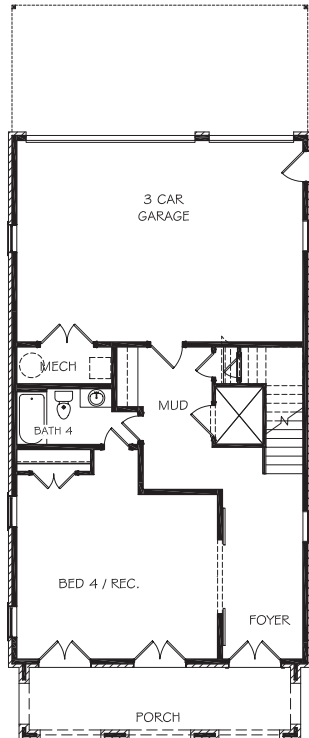

THE *Enclave*
ON COLLIER.

THE HAMPSHIRE

4535+ SQ. FT. — 4 BD, 4.5 BA

TERRACE LEVEL

FIRST FLOOR

SECOND FLOOR

THIRD FLOOR

THE ENCLAVE ON COLLIER
1115 CORDIA AVENUE
ATLANTA, GA 30318
404-276-9108
JWCATLANTA.COM