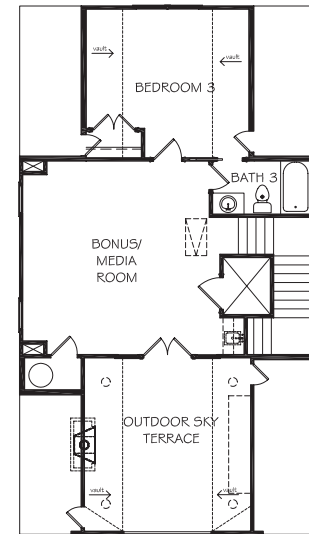

THE *Enclave*
ON COLLIER.

THE HAMPSHIRE

4535+ SQ. FT. — 4 BD, 4.5 BA

TERRACE LEVEL

FIRST FLOOR

SECOND FLOOR

THIRD FLOOR

THE ENCLAVE ON COLLIER
1115 CORDIA AVENUE
ATLANTA, GA 30318
404-276-9108
JWCATLANTA.COM