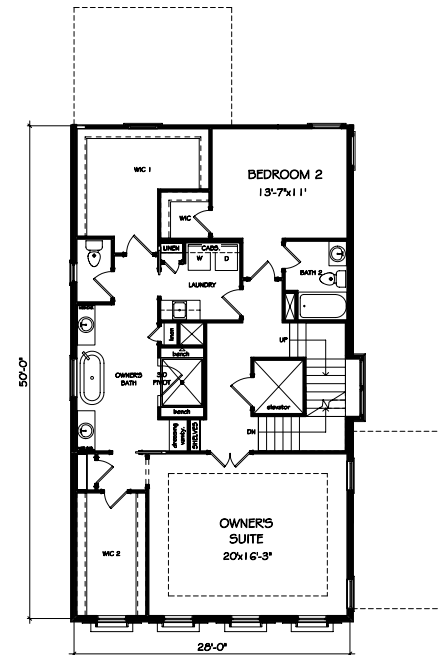

Paces View

THE BRITTANY

4749+ SQ. FT. — 4 BD, 4.5 BA

TERRACE LEVEL

FIRST FLOOR

SECOND FLOOR

THIRD FLOOR

PACES VIEW  
 3851 PACES LOOKOUT DRIVE  
 ATLANTA, GA 30339  
 404-693-5634  
 JWCATLANTA.COM