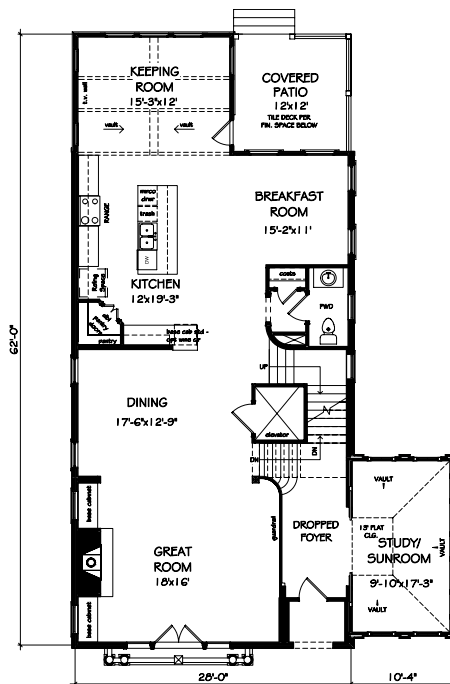

Paces View

THE BRITTANY

4749+ SQ. FT. — 4 BD, 4.5 BA

TERRACE LEVEL

FIRST FLOOR

SECOND FLOOR

THIRD FLOOR

PACES VIEW  
 3851 PACES LOOKOUT DRIVE  
 ATLANTA, GA 30339  
 404-693-5634  
 JWCATLANTA.COM