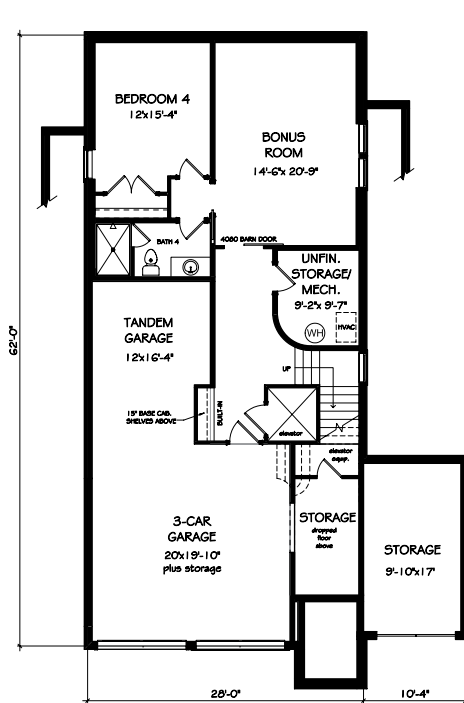

Paces View

THE BRITTANY

4749+ SQ. FT. — 4 BD, 4.5 BA

TERRACE LEVEL

FIRST FLOOR

SECOND FLOOR

THIRD FLOOR

PACES VIEW  
 3851 PACES LOOKOUT DRIVE  
 ATLANTA, GA 30339  
 404-693-5634  
 JWCATLANTA.COM