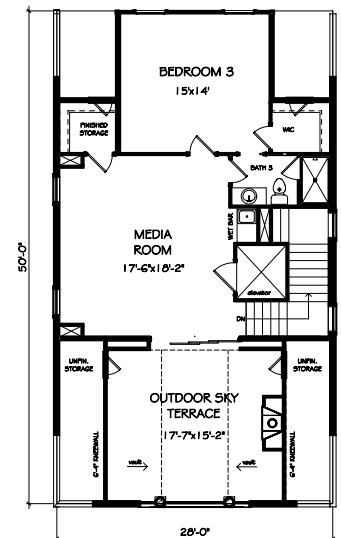

Paces View

THE BRITTANY

4749+ SQ. FT. — 4 BD, 4.5 BA

TERRACE LEVEL

FIRST FLOOR

SECOND FLOOR

THIRD FLOOR

PACES VIEW  
 3851 PACES LOOKOUT DRIVE  
 ATLANTA, GA 30339  
 404-693-5634  
 JWCATLANTA.COM