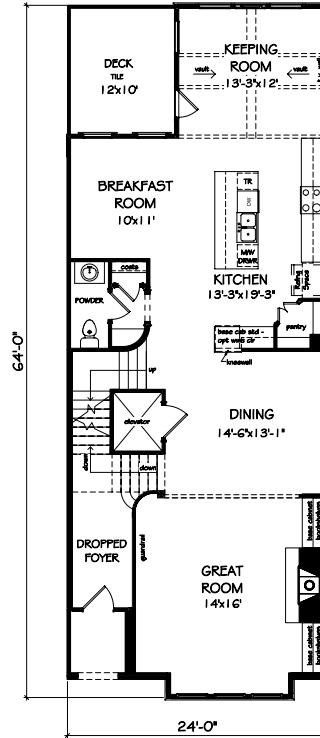

ABBINGTON
 AT WILDWOOD

THE BRIDGEPORT

4000+ SQ. FT. — 4 BD, 4.5 BA

TERRACE LEVEL

FIRST FLOOR

SECOND FLOOR

THIRD FLOOR

ABBINGTON AT WILDWOOD
 506 ABBINGTON RIVER LANE
 ATLANTA GA 30339
 678-283-2440
 JWCATLANTA.COM