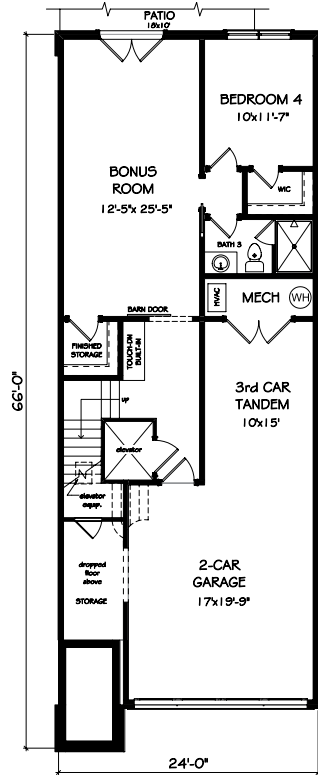

ABBINGTON
 AT WILDWOOD

THE BRIDGEPORT

4000+ SQ. FT. — 4 BD, 4.5 BA

TERRACE LEVEL

FIRST FLOOR

SECOND FLOOR

THIRD FLOOR

ABBINGTON AT WILDWOOD
 506 ABBINGTON RIVER LANE
 ATLANTA GA 30339
 678-283-2440
 JWCATLANTA.COM