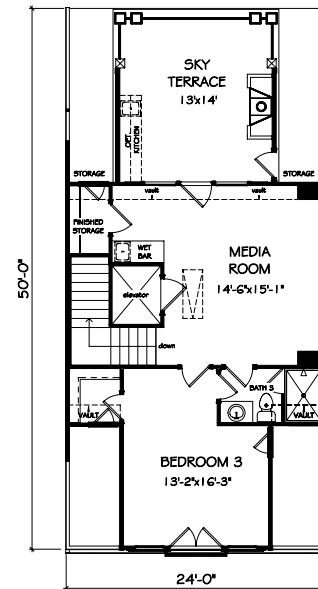

ABBINGTON
 AT WILDWOOD

THE BRIDGEPORT

4000+ SQ. FT. — 4 BD, 4.5 BA

TERRACE LEVEL

FIRST FLOOR

SECOND FLOOR

THIRD FLOOR

ABBINGTON AT WILDWOOD
 506 ABBINGTON RIVER LANE
 ATLANTA GA 30339
 678-283-2440
 JWCATLANTA.COM