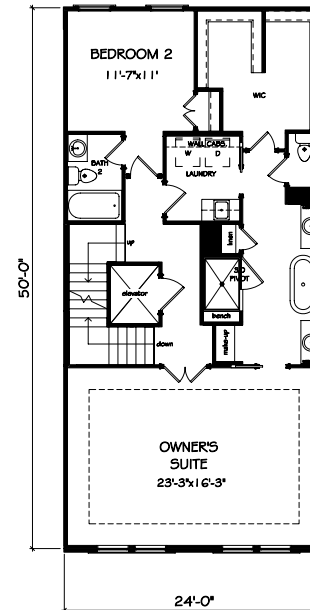

ABBINGTON
 AT WILDWOOD

THE BRIDGEPORT

4000+ SQ. FT. — 4 BD, 4.5 BA

TERRACE LEVEL

FIRST FLOOR

SECOND FLOOR

THIRD FLOOR

ABBINGTON AT WILDWOOD
 506 ABBINGTON RIVER LANE
 ATLANTA GA 30339
 678-283-2440
 JWCATLANTA.COM