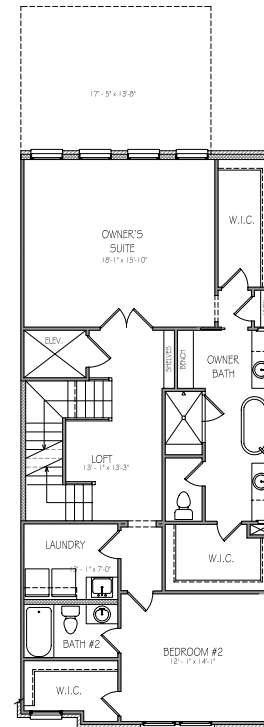

AW
ABBINGTON
 AT WILDWOOD

THE NEWPORT

4092+ SQ. FT. — 4 BD, 4.5 BA

TERRACE LEVEL

FIRST FLOOR

SECOND FLOOR

THIRD FLOOR

ABBINGTON AT WILDWOOD
 422 ABBINGTON RIVER LANE
 ATLANTA, GA 30339
 404-338-0063
 JWCATLANTA.COM