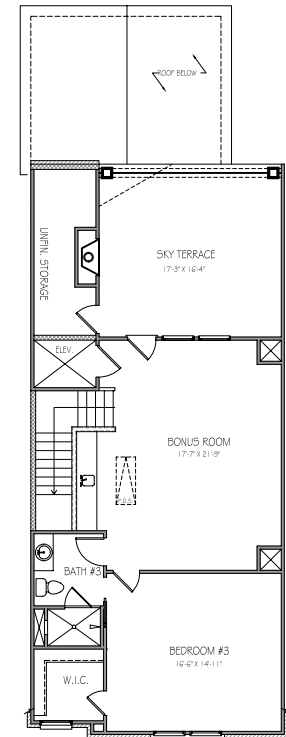

AW
ABBINGTON
 AT WILDWOOD

THE NEWPORT

4092+ SQ. FT. — 4 BD, 4.5 BA

TERRACE LEVEL

FIRST FLOOR

SECOND FLOOR

THIRD FLOOR

ABBINGTON AT WILDWOOD
 422 ABBINGTON RIVER LANE
 ATLANTA, GA 30339
 404-338-0063
 JWCATLANTA.COM