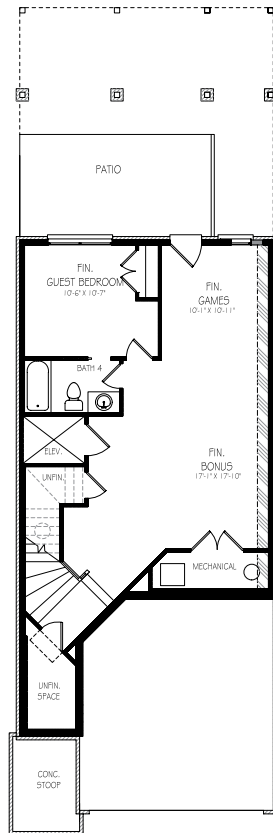

AW
ABBINGTON
 AT WILDWOOD

THE NEWPORT

4092+ SQ. FT. — 4 BD, 4.5 BA

TERRACE LEVEL

FIRST FLOOR

SECOND FLOOR

THIRD FLOOR

ABBINGTON AT WILDWOOD
 422 ABBINGTON RIVER LANE
 ATLANTA, GA 30339
 404-338-0063
 JWCATLANTA.COM