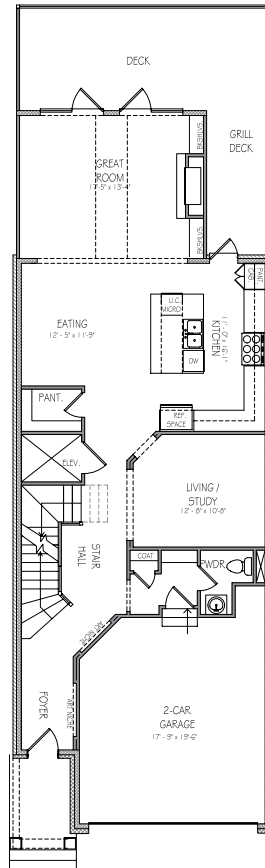

AW
ABBINGTON
 AT WILDWOOD

THE NEWPORT

4092+ SQ. FT. — 4 BD, 4.5 BA

TERRACE LEVEL

FIRST FLOOR

SECOND FLOOR

THIRD FLOOR

ABBINGTON AT WILDWOOD
 422 ABBINGTON RIVER LANE
 ATLANTA, GA 30339
 404-338-0063
 JWCATLANTA.COM