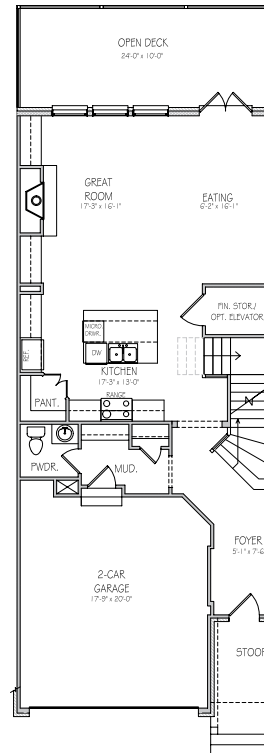

AW
ABBINGTON
 AT WILDWOOD

THE COLLINS

3205+ SQ. FT. — 3 BD, 3.5 BA

TERRACE LEVEL

FIRST FLOOR

SECOND FLOOR

ABBINGTON AT WILDWOOD
 617 ABBINGTON RIVER LANE
 ATLANTA, GA 30339
 404-338-0063
 JWCATLANTA.COM

URBAN • WALKABLE • REFINED