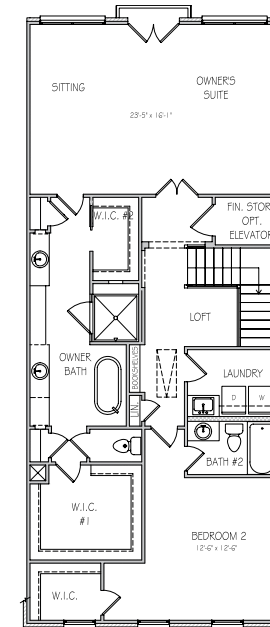

AW
ABBINGTON
 AT WILDWOOD

THE COLLINS

3205+ SQ. FT. — 3 BD, 3.5 BA

TERRACE LEVEL

FIRST FLOOR

SECOND FLOOR

ABBINGTON AT WILDWOOD
 617 ABBINGTON RIVER LANE
 ATLANTA, GA 30339
 404-338-0063
 JWCATLANTA.COM

URBAN • WALKABLE • REFINED