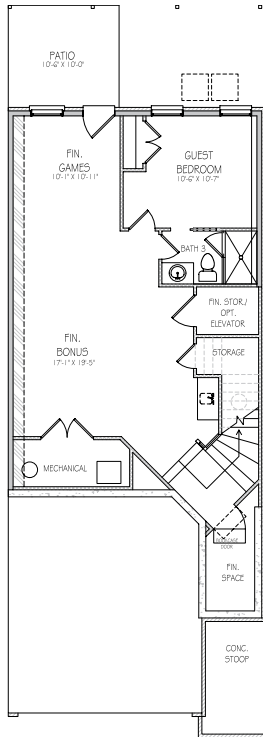

AW
ABBINGTON
 AT WILDWOOD

THE COLLINS

3205+ SQ. FT. — 3 BD, 3.5 BA

TERRACE LEVEL

FIRST FLOOR

SECOND FLOOR

ABBINGTON AT WILDWOOD
 617 ABBINGTON RIVER LANE
 ATLANTA, GA 30339
 404-338-0063
 JWCATLANTA.COM

URBAN • WALKABLE • REFINED