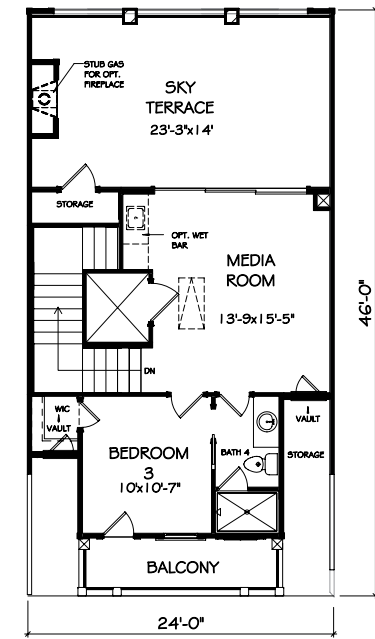

THE
HERITAGE
ON MEMORIAL

THE BARRETT

3403+ SQ. FT. — 4 BD, 4.5 BA

TERRACE LEVEL

FIRST FLOOR

SECOND FLOOR

THIRD FLOOR

THE HERITAGE ON MEMORIAL
GIBSON STREET
ATLANTA, GEORGIA 30316
404-223-0011
JWCATLANTA.COM