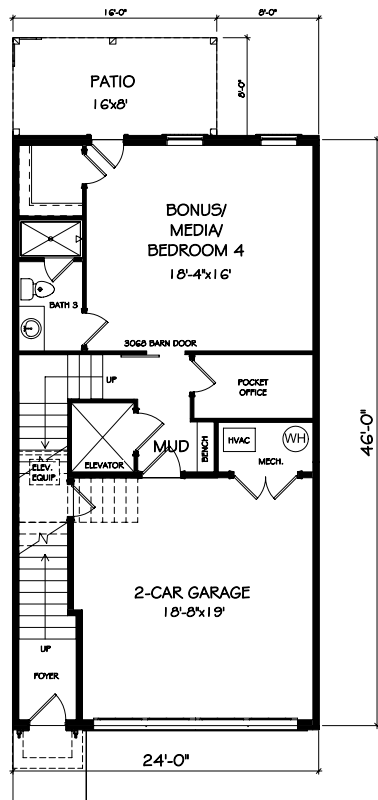

THE
HERITAGE
ON MEMORIAL

THE BARRETT

3403+ SQ. FT. — 4 BD, 4.5 BA

TERRACE LEVEL

FIRST FLOOR

SECOND FLOOR

THIRD FLOOR

THE HERITAGE ON MEMORIAL
GIBSON STREET
ATLANTA, GEORGIA 30316
404-223-0011
JWCATLANTA.COM