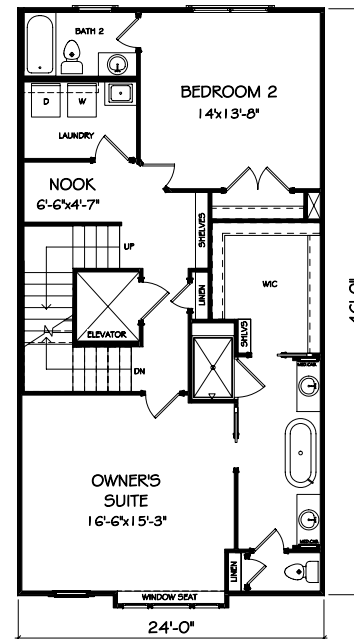

THE
HERITAGE
ON MEMORIAL

THE BARRETT

3403+ SQ. FT. — 4 BD, 4.5 BA

TERRACE LEVEL

FIRST FLOOR

SECOND FLOOR

THIRD FLOOR

THE HERITAGE ON MEMORIAL
GIBSON STREET
ATLANTA, GEORGIA 30316
404-223-0011
JWCATLANTA.COM