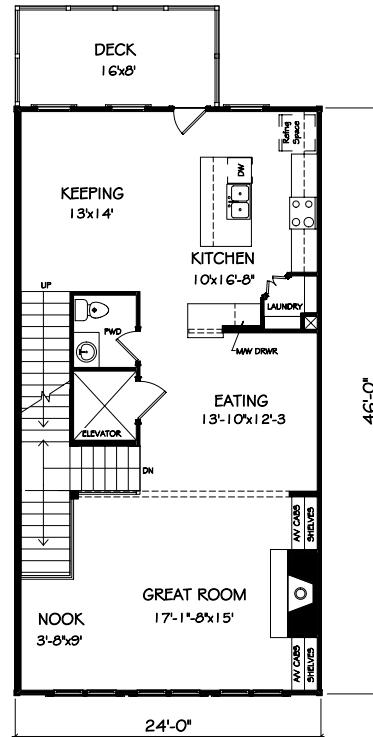

THE
HERITAGE
ON MEMORIAL

THE BARRETT

3403+ SQ. FT. — 4 BD, 4.5 BA

TERRACE LEVEL

FIRST FLOOR

SECOND FLOOR

THIRD FLOOR

THE HERITAGE ON MEMORIAL
GIBSON STREET
ATLANTA, GEORGIA 30316
404-223-0011
JWCATLANTA.COM