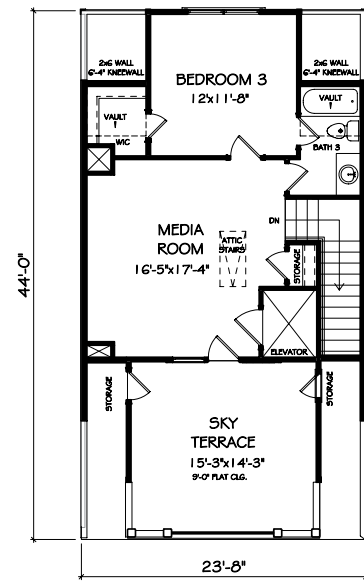

THE
HERITAGE
ON MEMORIAL

THE ASHLEY

3390+ SQ. FT. — 4 BD, 4.5 BA

TERRACE LEVEL

FIRST FLOOR

SECOND FLOOR

THIRD FLOOR

THE HERITAGE ON MEMORIAL
985 MEMORIAL DRIVE
ATLANTA, GEORGIA
404-223-0011
JWCATLANTA.COM