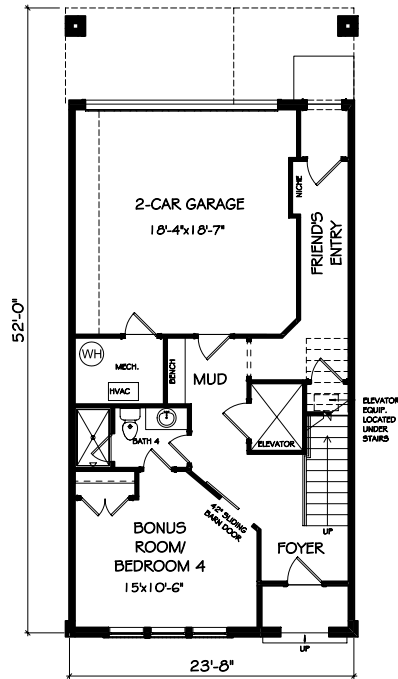

THE
HERITAGE
ON MEMORIAL

THE ASHLEY

3390+ SQ. FT. — 4 BD, 4.5 BA

TERRACE LEVEL

FIRST FLOOR

SECOND FLOOR

THIRD FLOOR

THE HERITAGE ON MEMORIAL
985 MEMORIAL DRIVE
ATLANTA, GEORGIA
404-223-0011
JWCATLANTA.COM