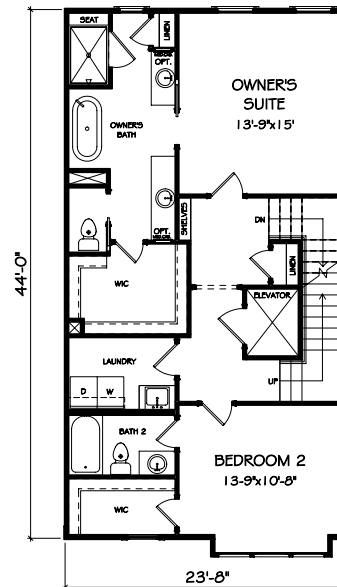

THE
HERITAGE
ON MEMORIAL

THE ASHLEY

3390+ SQ. FT. — 4 BD, 4.5 BA

TERRACE LEVEL

FIRST FLOOR

SECOND FLOOR

THIRD FLOOR

THE HERITAGE ON MEMORIAL
985 MEMORIAL DRIVE
ATLANTA, GEORGIA
404-223-0011
JWCATLANTA.COM