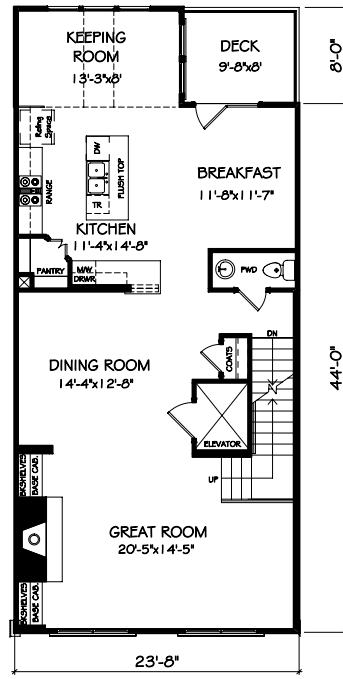

THE
HERITAGE
ON MEMORIAL

THE ASHLEY

3390+ SQ. FT. — 4 BD, 4.5 BA

TERRACE LEVEL

FIRST FLOOR

SECOND FLOOR

THIRD FLOOR

THE HERITAGE ON MEMORIAL
985 MEMORIAL DRIVE
ATLANTA, GEORGIA
404-223-0011
JWCATLANTA.COM